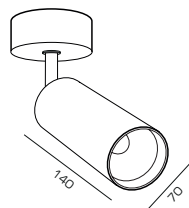

GLOBAL-N 70